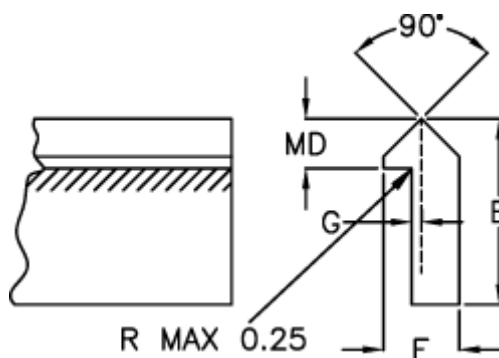

# Data Sheet

Article number: 055916000

Description: Single edge track TS1SS 6000mm

## Measures

---

E = 11.09

F = 4.74

G = 0.78

Kg/m = 0.272

MD(T) = 3.17